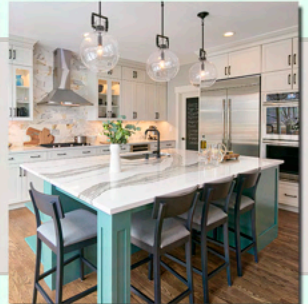


Real Estate Collections

Bronze

\$125

- Under 900 Sq Ft
- All images shot at 4K 300 dpi high quality images
- Up to 20 images
- Wide angle views
- Up to 1 hour shoot

Silver

\$175

- 901- 1,500 Sq Ft
- All images shot at 4K 300 dpi high quality images
- Up to 35 images
- Wide angle views
- Up to 2 hour shoot

Gold

\$300

- 1,500 Sq Ft- 3,000 SqFt
- All images shot at 4K 300 dpi high quality images
- Up to 45 images
- Wide angle views
- Up to 3 hour shoot

- All packages include commercial license of image use.
- Additional travel fee if location is further than 25 miles from 80234.
- Platinum Custom Packages available on request and needs.
 - Detail editing images available on request.